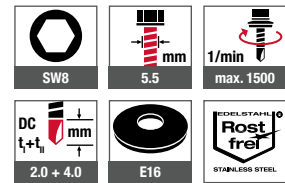

Self-drilling screw JT9-6-5.5

**Application range**

- > Fastening aluminium profiles to aluminium substructure
≤ 4 mm

Properties

- > A4 stainless steel

Applications**Technical specifications****Cross references**

Socket wrench insert SW8
Cordless screwdriver ASCS 6.3

Certifications**Product online**

Order description	Length [mm]	Clamping thickness [mm]	PU [pieces]	Price/100 [EUR]	Article number	EAN
JT9-6-5.5x22	22	0–10	500		7380508341	4061245014333
Sealing washer E16, Ø 16 mm						
JT9-6-5.5x22-E16	22	0–7	500		3502111491	4061245047904