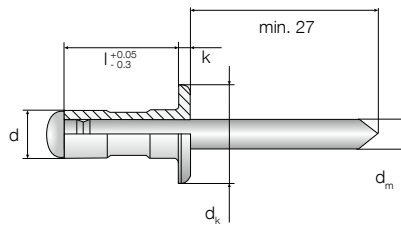

Multigrip rivet ECORIV® aluminium/stainless steel

Cross references

Cordless riveter ECORIV
Drill HSS

Application range

- > For side lap stitching of profiled sheets

Properties

- > Rivet body made of aluminium (Al)
- > Mandrel made of stainless steel (E)
- > Captive locked
- > Flat head, open
- > ETA-22/0641*

Applications

Technical specifications

Certifications

Installation process

Order description	d [mm]	l ⁺¹ [mm]	d _k [mm]	d _m [mm]	k [mm]	Drill hole diameter [mm]	Clamping thickness [mm]
Multigrip rivet ECORIV AL/E 4.0x9.5	4.0	9.5	7.9	2.3	1.2	4.1	1.2–6.3
Multigrip rivet ECORIV AL/E 4.0x9.5 RAL 7016	4.0	9.5	7.9	2.3	1.2	4.1	1.2–6.3
Multigrip rivet ECORIV AL/E 4.0x9.5 RAL 9002	4.0	9.5	7.9	2.3	1.2	4.1	1.2–6.3
Multigrip rivet ECORIV AL/E 4.0x9.5 RAL 9006	4.0	9.5	7.9	2.3	1.2	4.1	1.2–6.3
Multigrip rivet ECORIV AL/E 4.0x9.5 RAL 9007	4.0	9.5	7.9	2.3	1.2	4.1	1.2–6.3
Multigrip rivet ECORIV AL/E 4.8x10.3	4.8	10.3	9.8	2.8	1.5	4.9	1.6–6.3
Multigrip rivet ECORIV AL/E 4.8x10.3 RAL 7016	4.8	10.3	9.8	2.8	1.5	4.9	1.6–6.3
Multigrip rivet ECORIV AL/E 4.8x10.3 RAL 9002	4.8	10.3	9.8	2.8	1.5	4.9	1.6–6.3
Multigrip rivet ECORIV AL/E 4.8x10.3 RAL 9006	4.8	10.3	9.8	2.8	1.5	4.9	1.6–6.3
Multigrip rivet ECORIV AL/E 4.8x10.3 RAL 9007	4.8	10.3	9.8	2.8	1.5	4.9	1.6–6.3
Multigrip rivet ECORIV AL/E 4.8x15.1	4.8	15.1	9.8	2.8	1.5	4.9	4.8–11.1
Multigrip rivet ECORIV AL/E 4.8x15.1 RAL 7016	4.8	15.1	9.8	2.8	1.5	4.9	4.8–11.1
Multigrip rivet ECORIV AL/E 4.8x15.1 RAL 9002	4.8	15.1	9.8	2.8	1.5	4.9	4.8–11.1
Multigrip rivet ECORIV AL/E 4.8x15.1 RAL 9006	4.8	15.1	9.8	2.8	1.5	4.9	4.8–11.1
Multigrip rivet ECORIV AL/E 4.8x15.1 RAL 9007	4.8	15.1	9.8	2.8	1.5	4.9	4.8–11.1
Multigrip rivet ECORIV AL/E 4.8x24.8	4.8	24.8	9.8	2.8	1.5	4.9	12.7–19.8

*Not part of the ETA

Further versions available

Blind rivet ECORIV®
aluminium/stainless
steel